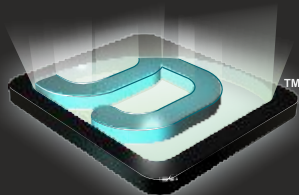

d9 zone.com
THE ART FACTOR

hello

shrikant solanki
738 33333 99
shrikant@d9zone.com

610, Anand Mangal-3, Nr Apollo Hospital,
Bh. Kalyan Jewellers, Ambawadi, Ahmedabad -380015.

www.d9zone.com

*Advertising **Brand Communication

www.d9artzone.com

*Web **Art Sector

www.d9host.in

*Domain & Hosting

www.print.d9zone.com

*Online Printing shop

www.SaturdayFlight.com

*Ad Circular on CG Road, Ambawadi, Satellite